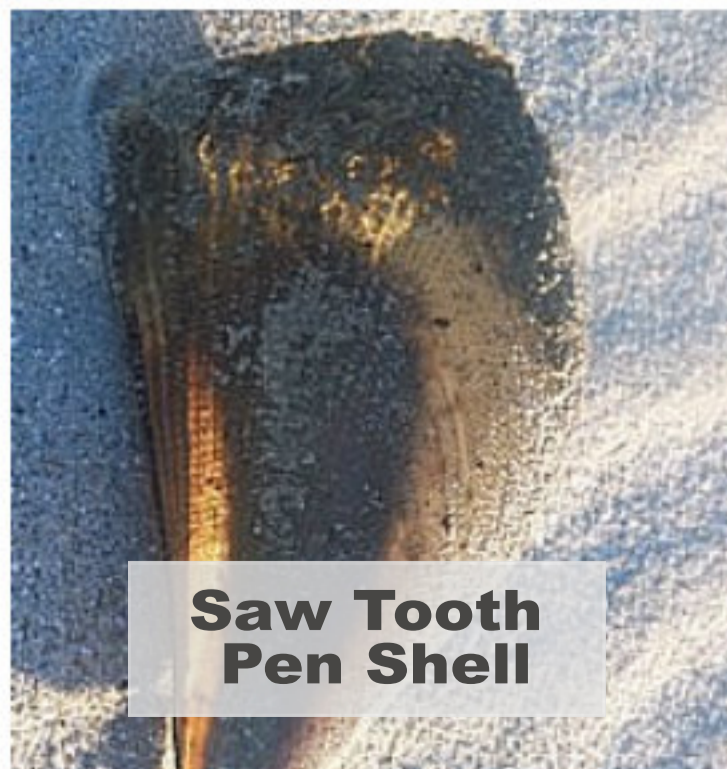

North Carolina *Shell Guide*

Key Hole Sand Dollar

Scotch Bonnet

Coquina Clam

Soft Shell Clam

Banded Tulip

Atlantic Bay Scallop

Calico Scallop

Lightning Whelk

Lettered Olive

Saw Tooth Pen Shell

Atlantic Jackknife Clam

Moon Snail