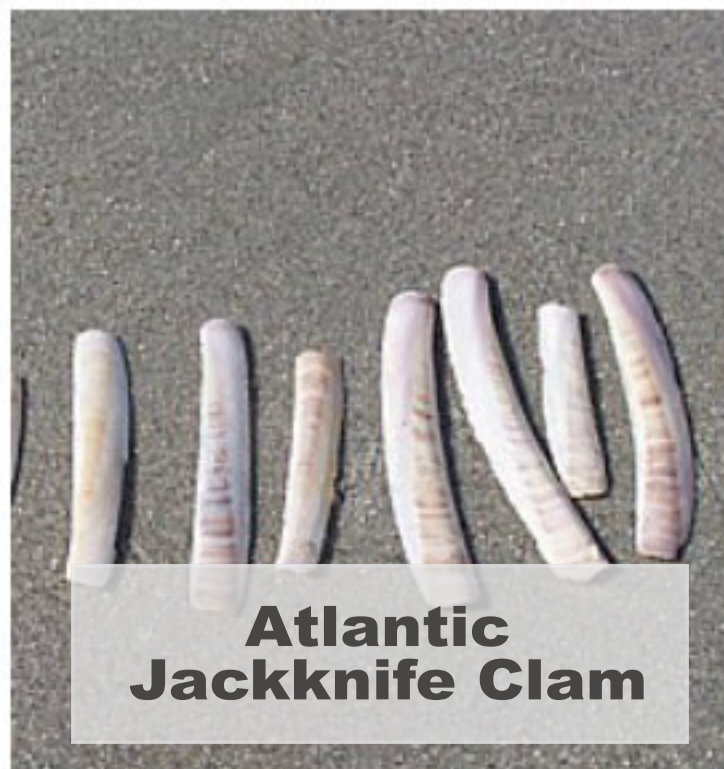

North Carolina *Shell Guide*

Key Hole Sand Dollar

Scotch Bonnet

Coquina Clam

Soft Shell Clam

Banded Tulip

Atlantic Bay Scallop

Calico Scallop

Lightning Whelk

Lettered Olive

Saw Tooth Pen Shell

Atlantic Jackknife Clam

Moon Snail